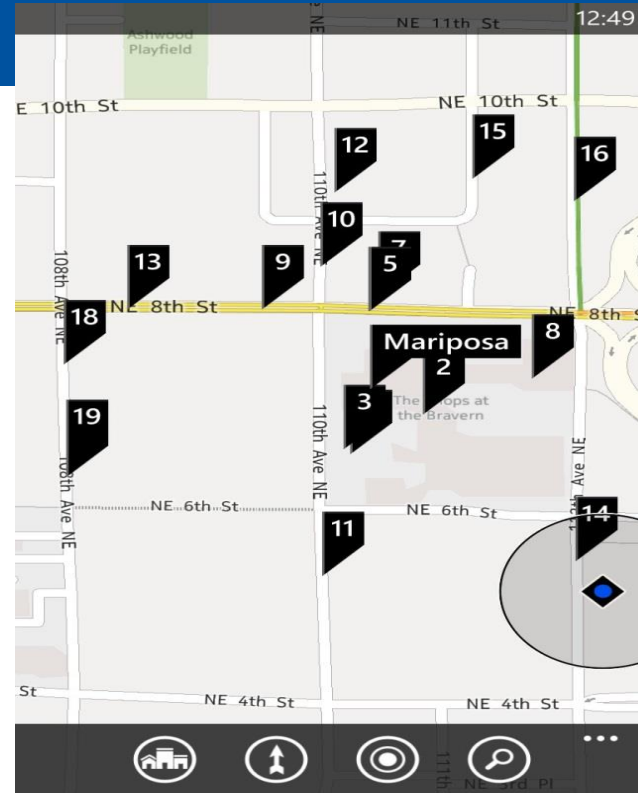

Local – Where exactly IS Local?

On my mobile device?

Pgc d

Y j "c" g

In my driveway?

Local to me now

Local to me later